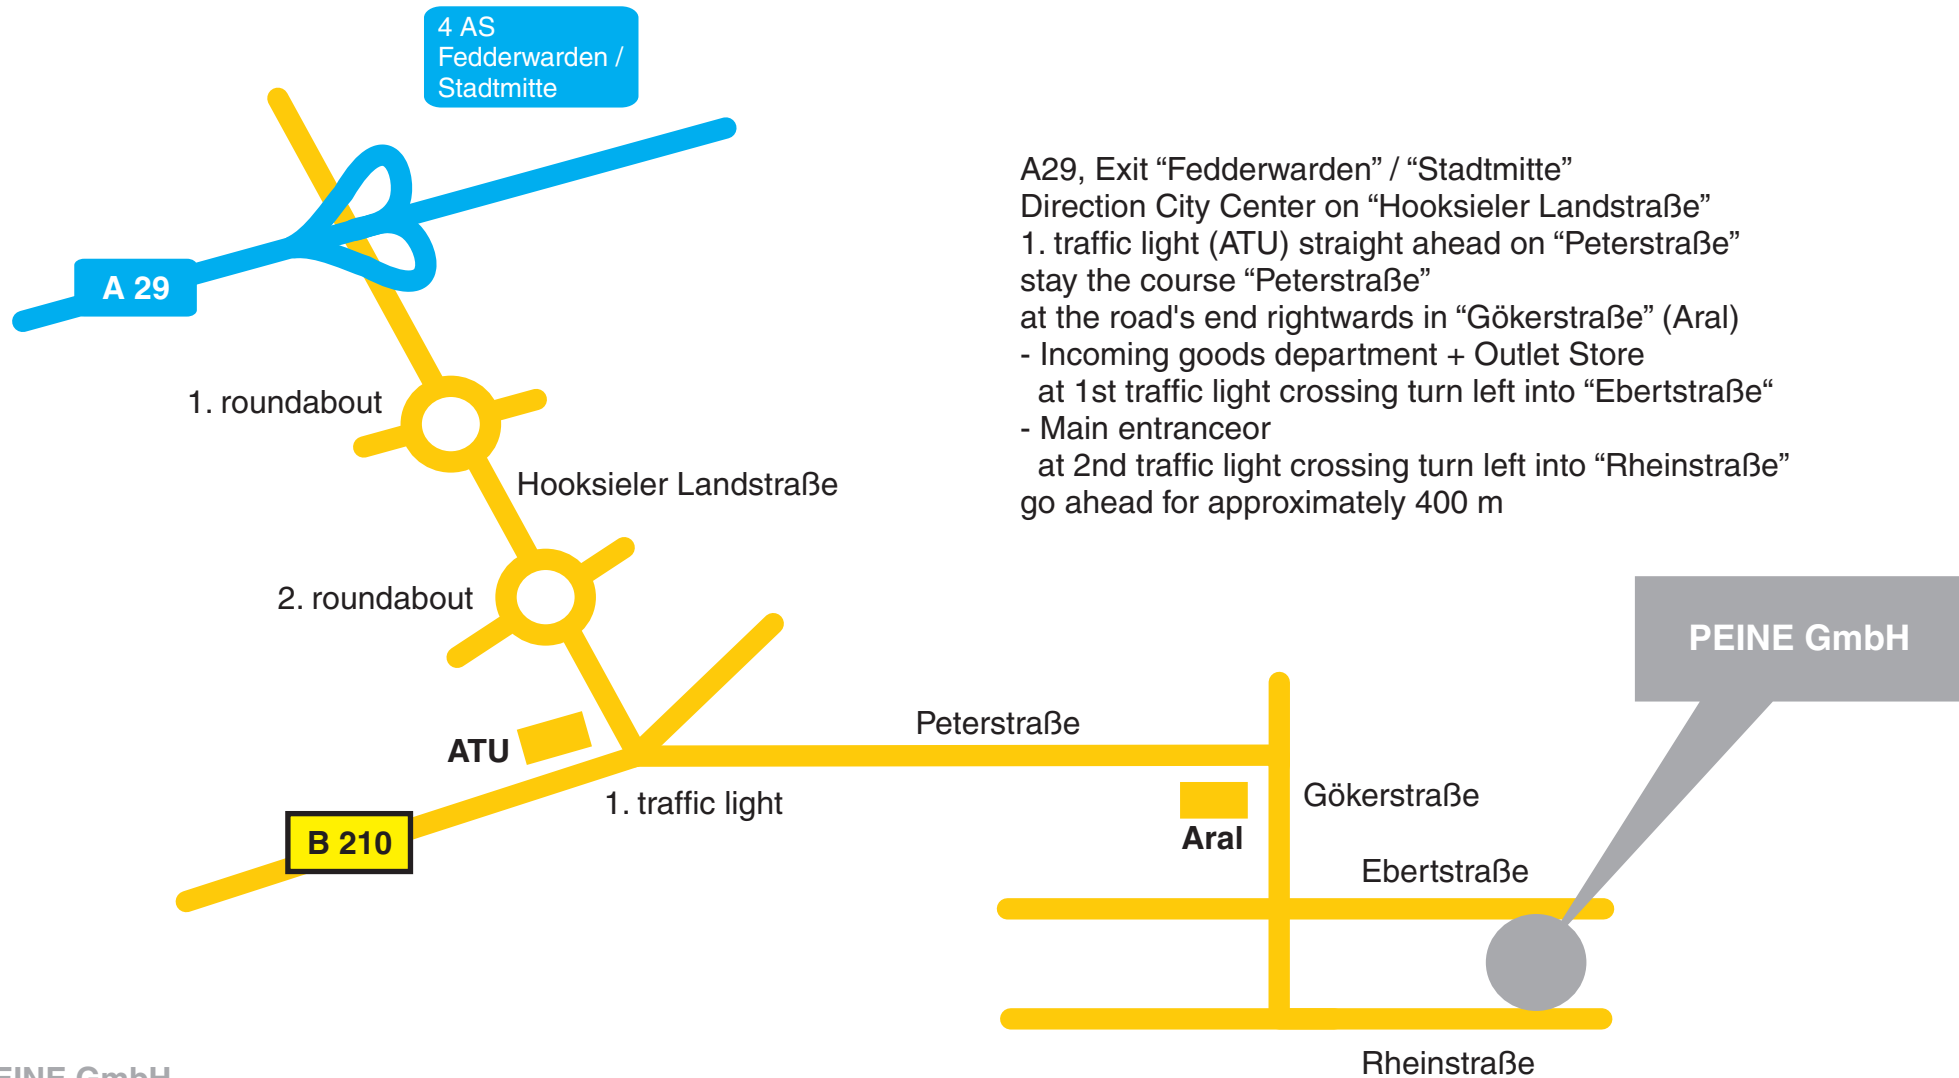

How to find us

A29, Exit "Fedderwarden" / "Stadtmitte"
Direction City Center on "Hooksieler Landstraße"
1. traffic light (ATU) straight ahead on "Peterstraße"
stay the course "Peterstraße"
at the road's end rightwards in "Gökerstraße" (Aral)
- Incoming goods department + Outlet Store
at 1st traffic light crossing turn left into "Ebertstraße"
- Main entrance
at 2nd traffic light crossing turn left into "Rheinstraße"
go ahead for approximately 400 m